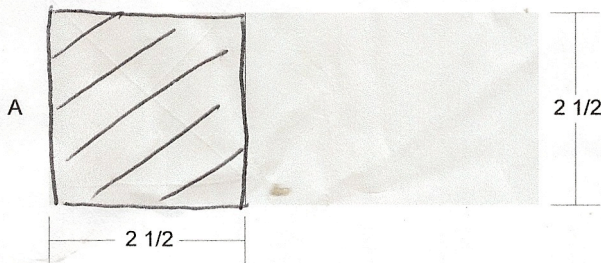

Aquarius - Waterwheel

Key Block (1/5 actual size)

Cutting Diagrams

Patch Count

8 patches

4 patches

4 patches

4 patches