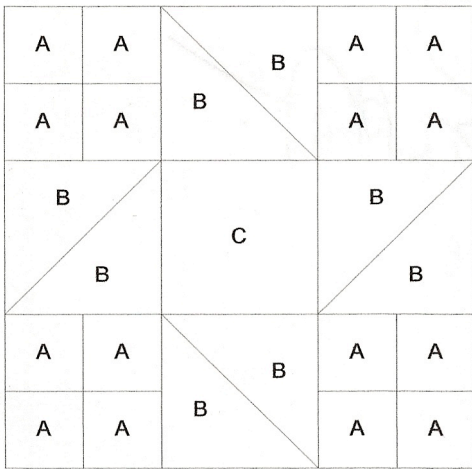

Aquarius - Waterwheel

Key Block (1/5 actual size)

Cutting Diagrams

Patch Count

8 patches

4 patches

4 patches

4 patches

4 patches

1 patch