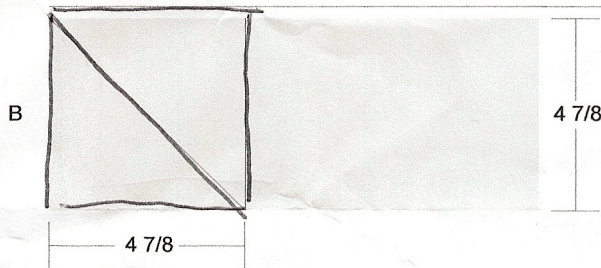

Aquarius - Waterwheel

Key Block (1/5 actual size)

Cutting Diagrams

Patch Count

8 patches

4 patches

4 patches

4 patches